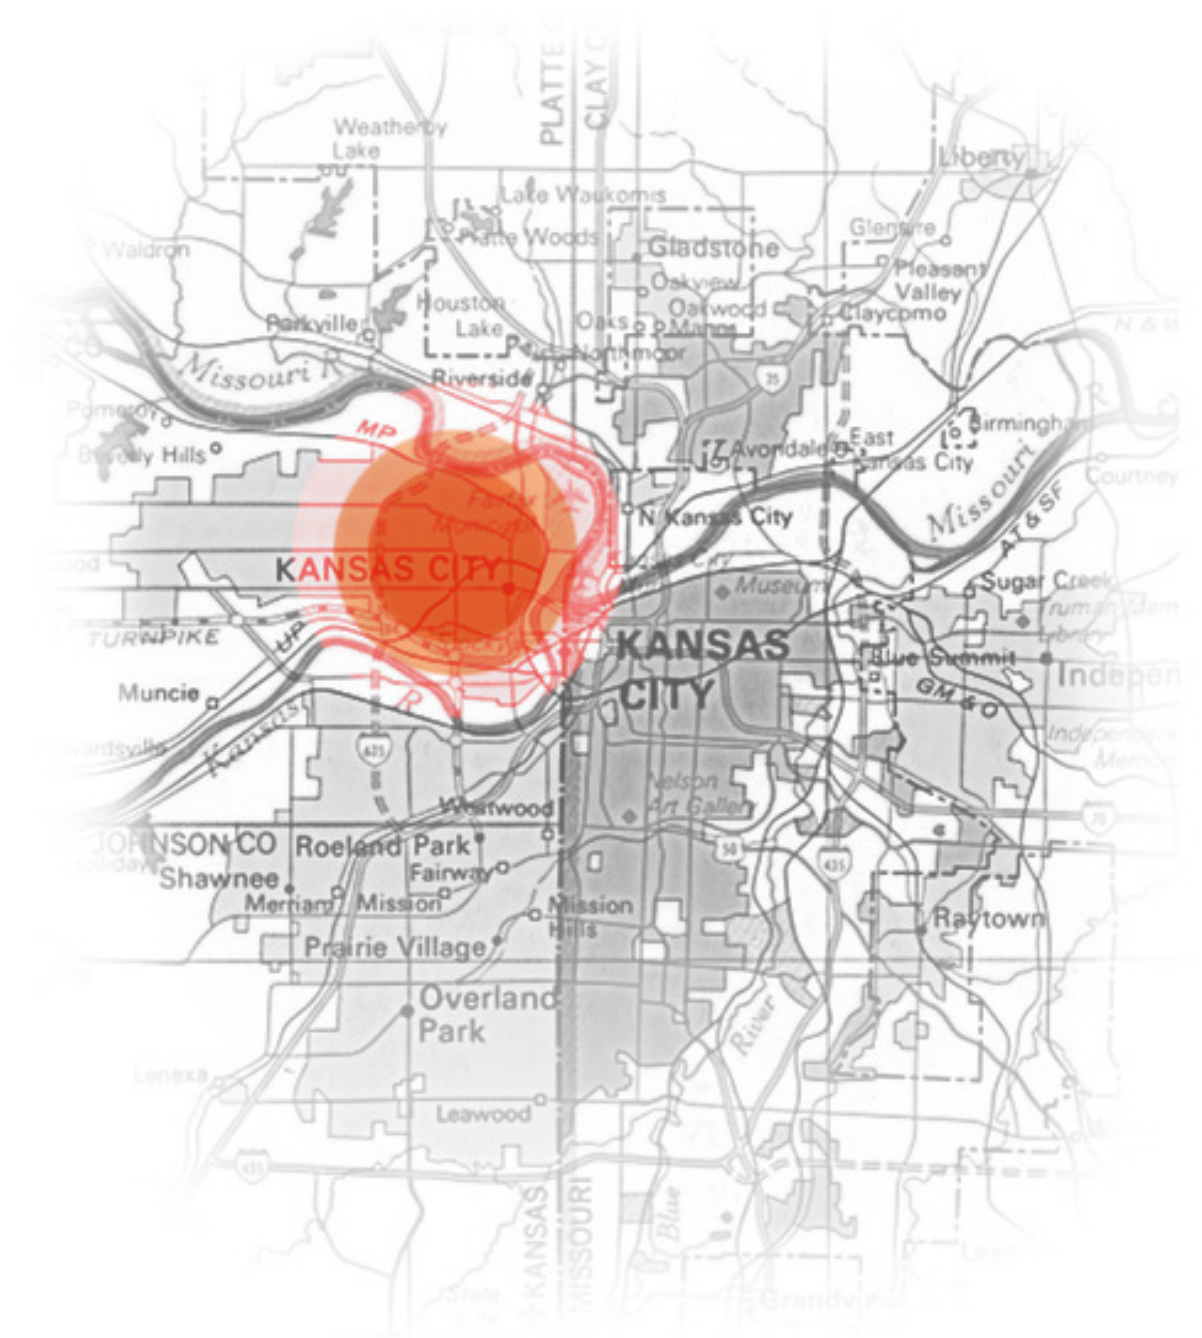

“How can we collect **data** to inform the city of what can be developed in these opportunistic locations?”

Location Breakdown

LOCATION 1

THE BUS STOP

Observations:

On the corner of Seventh and Minnesota there are new-looking shelters, fresh landscaping, and the area is populated with foot traffic throughout the day.

LOCATION 2

THE FARM MARKET PARKING LOT

Observations:

On the corner of Sixth and Tauomee, this extra parking space is rough-looking, uneven, and vacant when it is not being used to host the farmers market.

LOCATION 3

THE BANK CORNER

Observations:

This space is located across Seventh ST from the bus stop. It looks clean and well-planned, but remains vacant throughout the day. The area could be revitalized.

LOCATION 4

THE PARK

Observations:

Huron Park shares the block with 7th Street Casino and the public Library. It is not maintained well, and there is low visibility from the street. The location has a lot of potential.