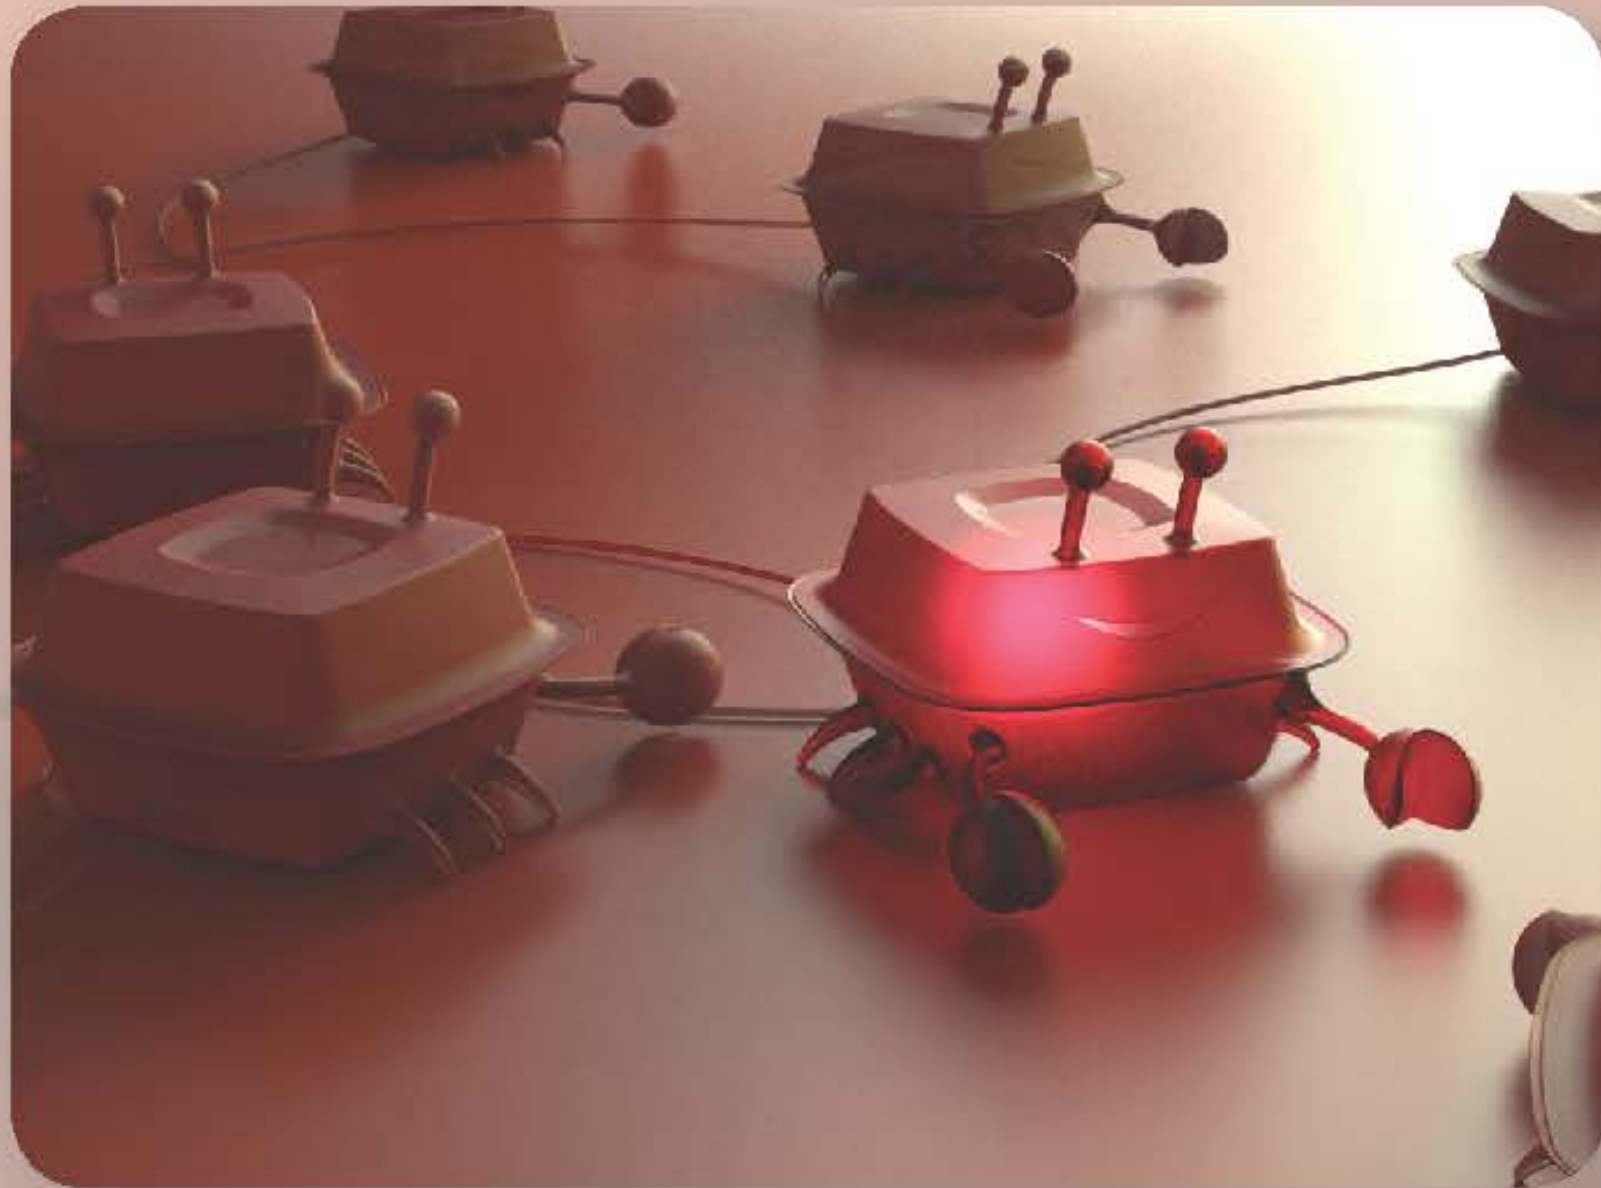

THE

C R A B

A FUN REMINDER FROM STUDIO M.