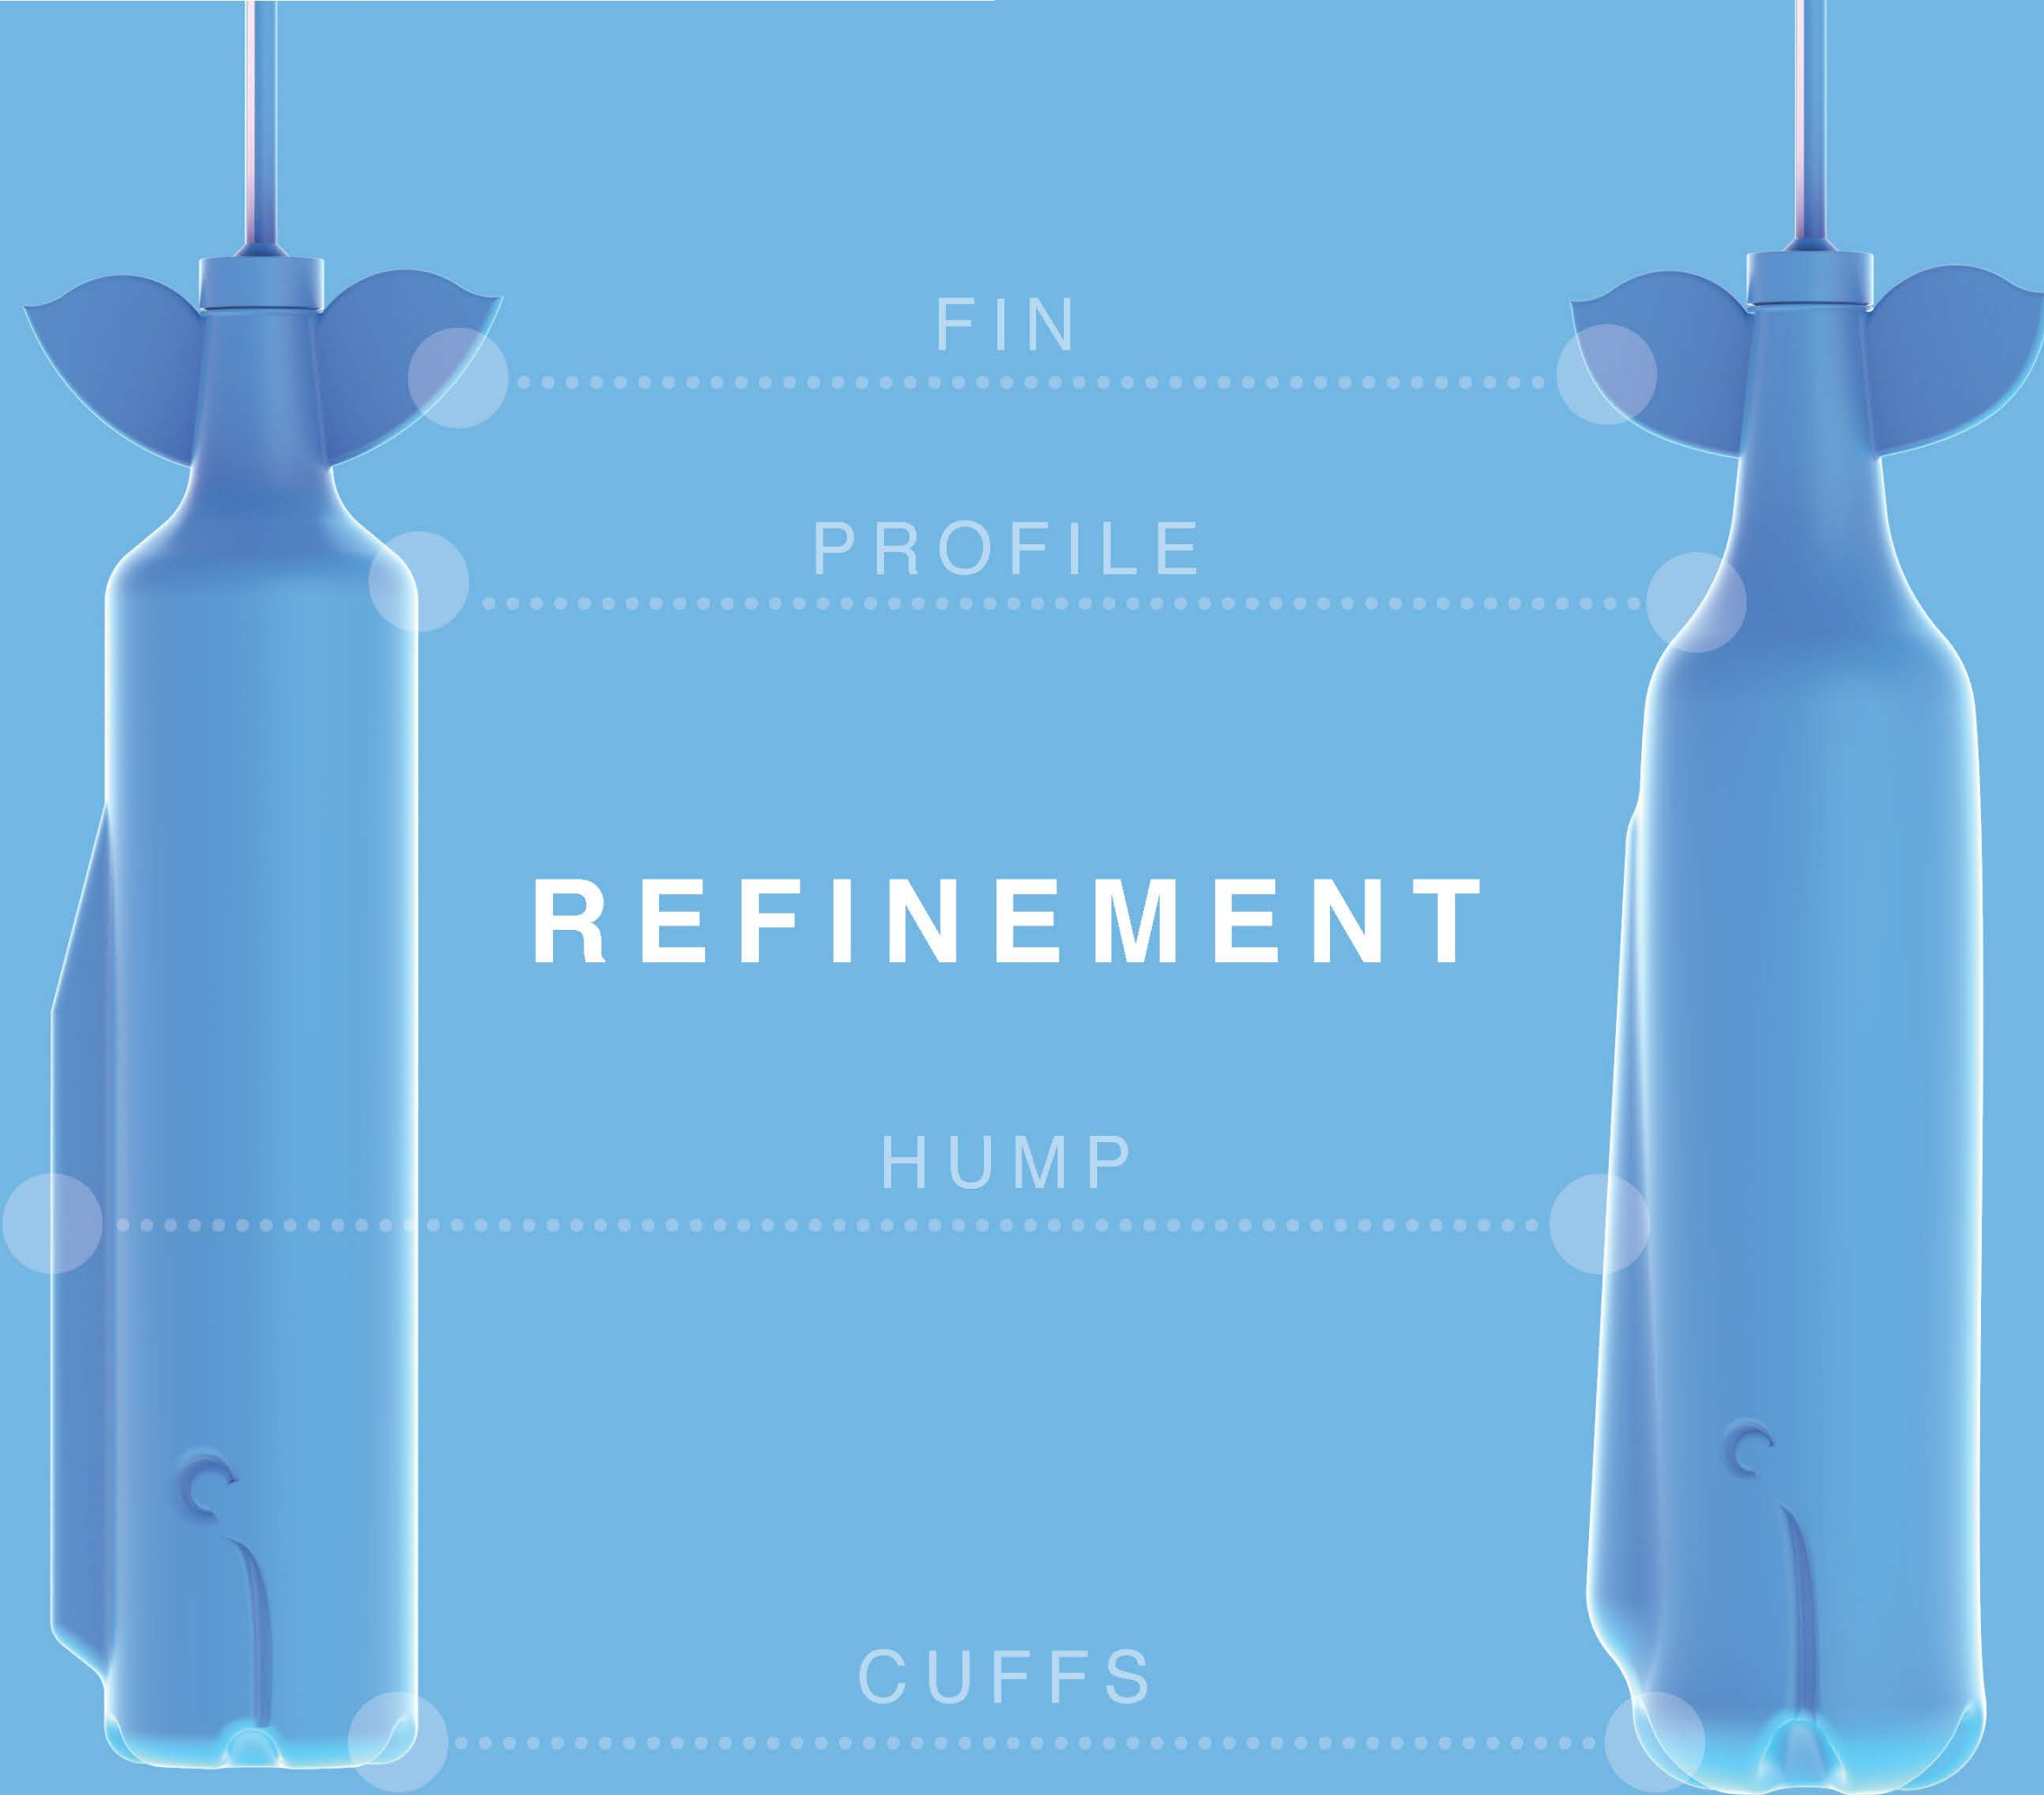

LET'S
TURN
ON

THE
LIGHT

ONLY THEN DID
WE FEEL
THE IMPACT
AND REFLECT
ON THE BELUGA
AS A SYMBOL
OF OUR OCEANS
AND AN
OPPORTUNITY
TO SOLVE A
REAL PROBLEM

IDEATION

FIN

PROFILE

REFINEMENT

HUMP